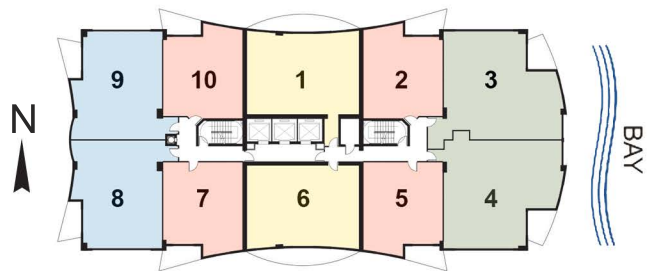

UNIT 2 - 5 - 7 - 10

1 BEDROOM - 1 BATHROOM

945 SQ. FT

UNIT 8 - 9

2 BEDROOM - 2 BATHROOM

1,225 SQ. FT

UNIT 1 - 6

2 BEDROOM - 2 BATHROOM

1,275 SQ. FT

UNIT 3 - 4

3 BEDROOM - 3 BATHROOM

1,481 SQ. FT

SURROUNDED BY THE BEST LOCATIONS THAT MIAMI OFFERS

22 | SKYVIEW

425 NE 22th. St. Miami, Florida 33137 Tel. 305. 571. 0000

WIDE OPEN SPACIOUS