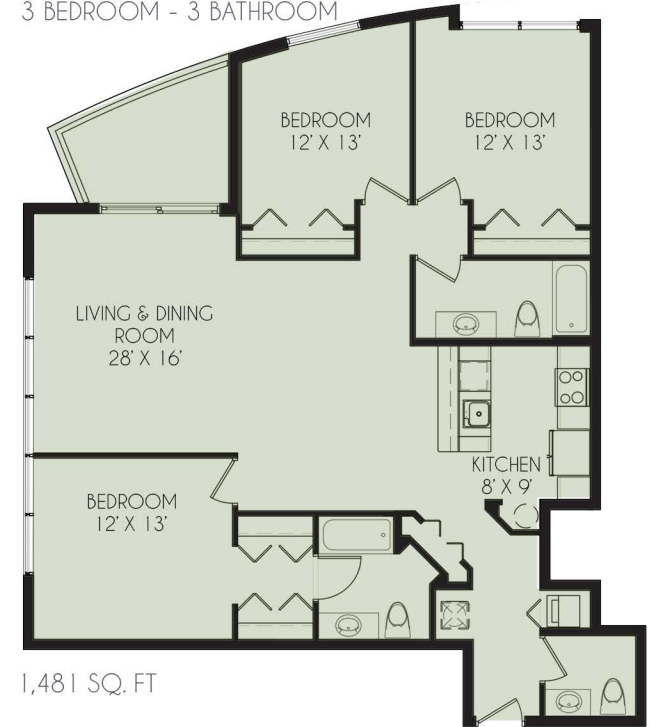

UNIT 2 - 5 - 7 - 10

1 BEDROOM - 1 BATHROOM

945 SQ. FT

UNIT 8 - 9

2 BEDROOM - 2 BATHROOM

1,225 SQ. FT

UNIT 1 - 6

2 BEDROOM - 2 BATHROOM

1,275 SQ. FT

UNIT 3 - 4

3 BEDROOM - 3 BATHROOM

1,481 SQ. FT

SURROUNDED BY THE BEST LOCATIONS THAT MIAMI OFFERS

22 | SKYVIEW

425 NE 22th. St. Miami, Florida 33137 Tel. 305. 571. 0000

WIDE OPEN SPACIOUS