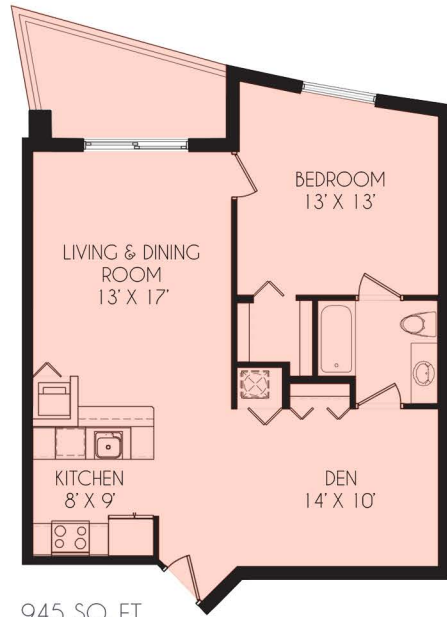

UNIT 2 - 5 - 7 - 10

1 BEDROOM - 1 BATHROOM

945 SQ. FT

UNIT 8 - 9

2 BEDROOM - 2 BATHROOM

1,225 SQ. FT

UNIT 1 - 6

2 BEDROOM - 2 BATHROOM

1,275 SQ. FT

UNIT 3 - 4

3 BEDROOM - 3 BATHROOM

1,481 SQ. FT

SURROUNDED BY THE BEST LOCATIONS THAT MIAMI OFFERS

22 | SKYVIEW

425 NE 22th. St. Miami, Florida 33137 Tel. 305. 571. 0000

WIDE OPEN SPACIOUS