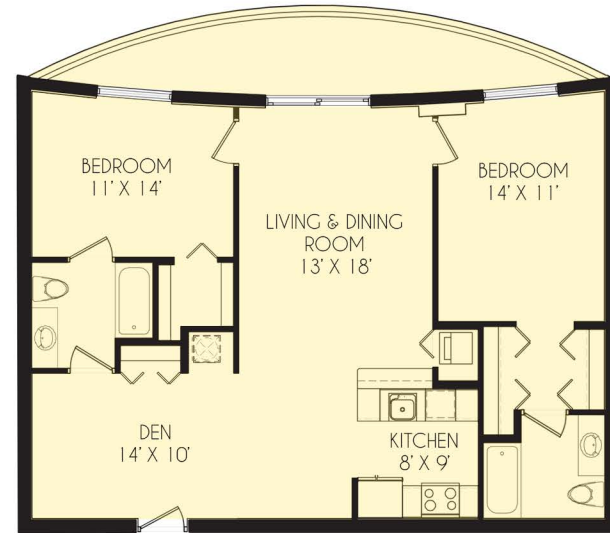

UNIT 2 - 5 - 7 - 10

1 BEDROOM - 1 BATHROOM

945 SQ. FT

UNIT 8 - 9

2 BEDROOM - 2 BATHROOM

1,225 SQ. FT

UNIT 1 - 6

2 BEDROOM - 2 BATHROOM

1,275 SQ. FT

UNIT 3 - 4

3 BEDROOM - 3 BATHROOM

1,481 SQ. FT

SURROUNDED BY THE BEST LOCATIONS THAT MIAMI OFFERS

22 | SKYVIEW

425 NE 22th. St. Miami, Florida 33137 Tel. 305. 571. 0000

WIDE OPEN SPACIOUS