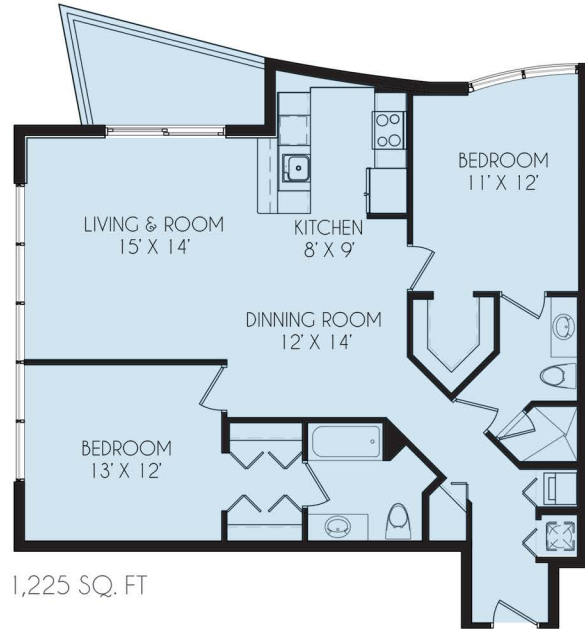

UNIT 2 - 5 - 7 - 10

1 BEDROOM - 1 BATHROOM

945 SQ. FT

UNIT 8 - 9

2 BEDROOM - 2 BATHROOM

1,225 SQ. FT

UNIT 1 - 6

2 BEDROOM - 2 BATHROOM

1,275 SQ. FT

UNIT 3 - 4

3 BEDROOM - 3 BATHROOM

1,481 SQ. FT

SURROUNDED BY THE BEST LOCATIONS THAT MIAMI OFFERS

22 | SKYVIEW

425 NE 22th. St. Miami, Florida 33137 Tel. 305. 571. 0000

WIDE OPEN SPACIOUS