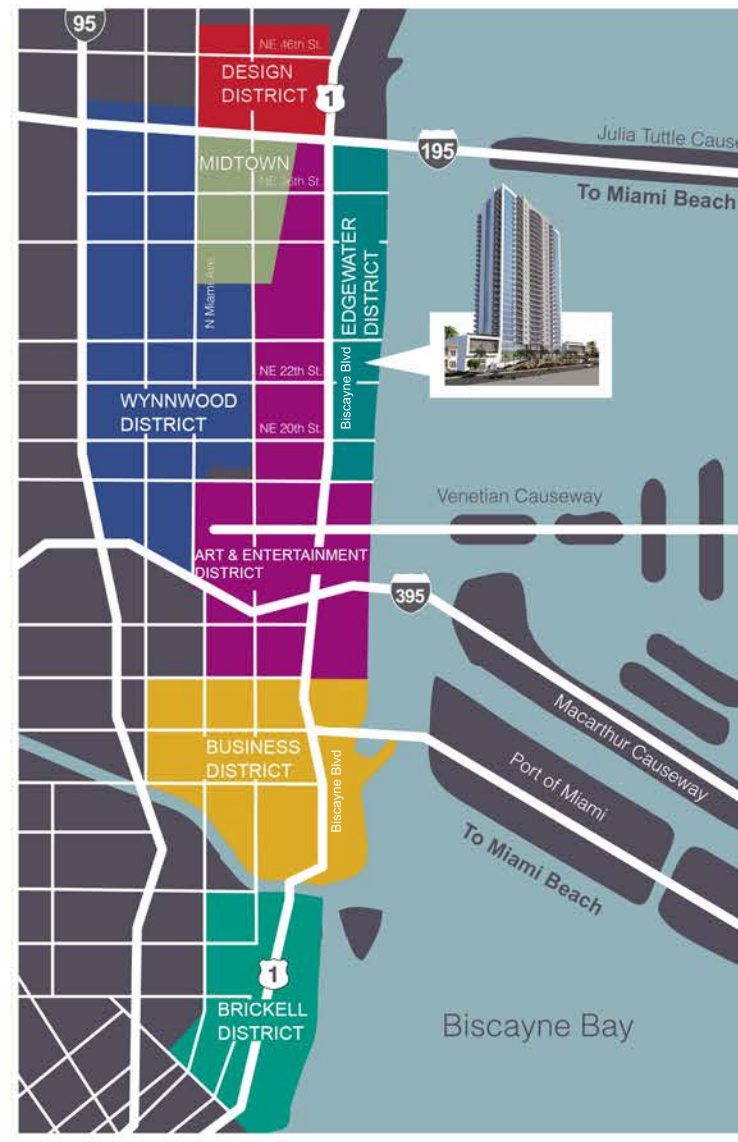

425 NE 22th. Street Miami, Fl 33137
 Tel. 305. 571. 0000
22 | SKYVIEW

22 | SKYVIEW

425 NE 22th. St. Miami, Florida 33137 Tel. 305. 571. 0000

MIAMI'S LUXURY RENTAL
 BREATHTAKING BAY VIEWS
 WHERE EVERYTHING IS HAPPENING

305. 571. 0000  **WWW.22SKYVIEW.COM**

PRSRJ STD
 US POSTAGE
 PAID
 MIAMI FL
 PERMIT NO. 1633

BISCAYNE BAY IS YOUR BACKYARD

22 **SUN & BEACHES**
ART & CULTURE
NIGHTLIFE & DINING
CONTEMPORARY EVENTS

3 MINUTES TO I-95 / 395 / 195
 3 MINUTES FROM THE AMERICAN AIRLINES ARENA
 10 MINUTES TO SOUTH BEACH
 A FEW BLOCKS FROM THE PERFORMING ARTS CENTER
 15 MINUTES TO MIAMI INTERNATIONAL AIRPORT